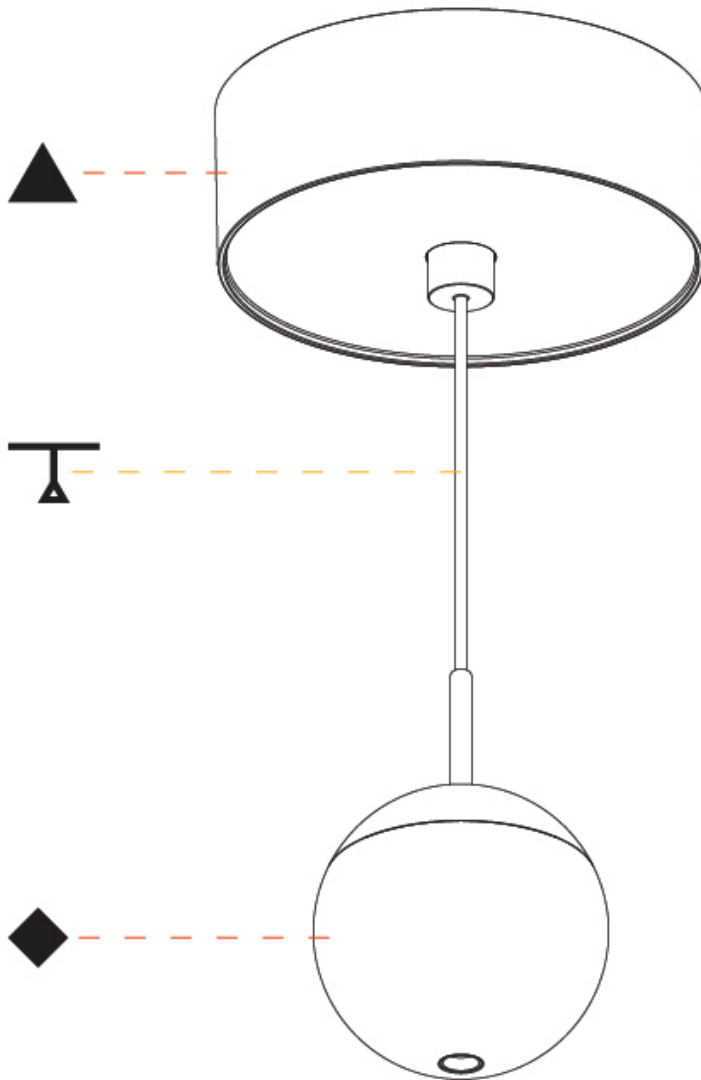

SNOOKER MONOPOINT SURFACE CANOPY SUSPENSION

A30827-

PROJECT
TYPE
SPECIFIER
QUANTITY
DATE

A